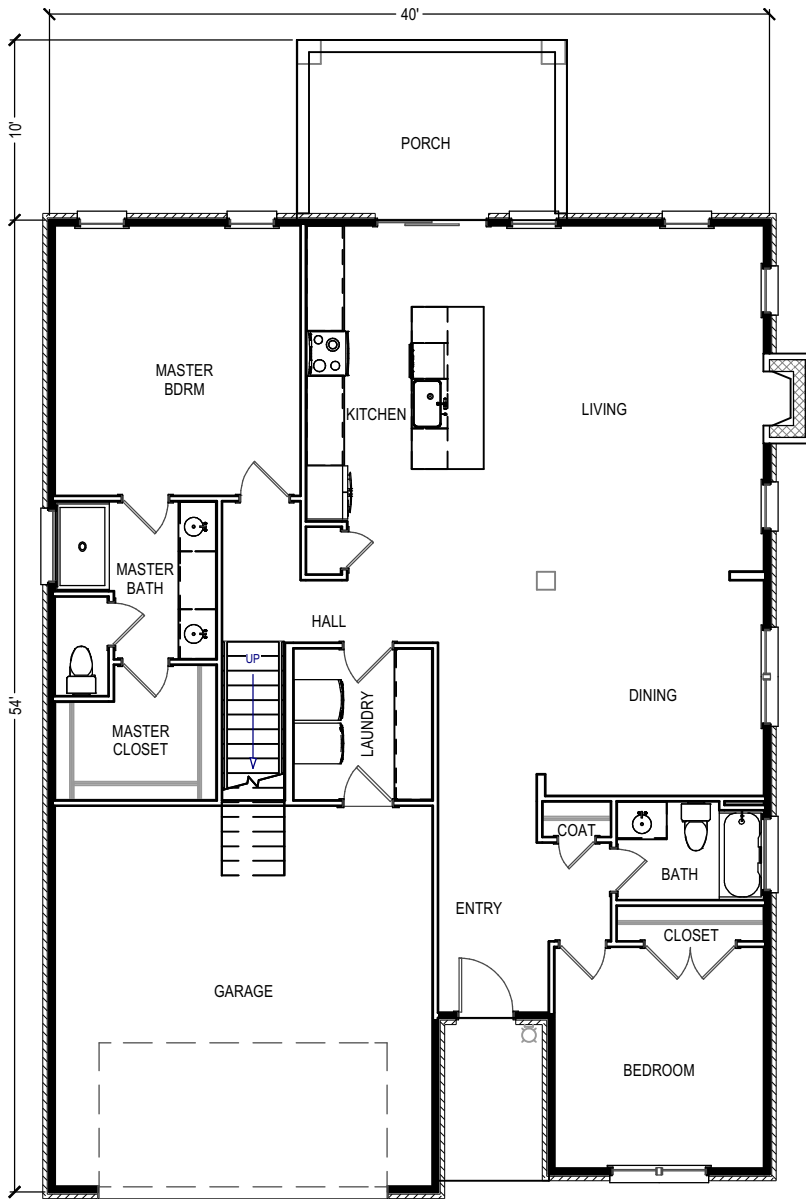

HEATED TOTAL: 2563
 UNHEATED TOTAL: 684
 TOTAL SF: 3247

1ST FLOOR

2ND FLOOR