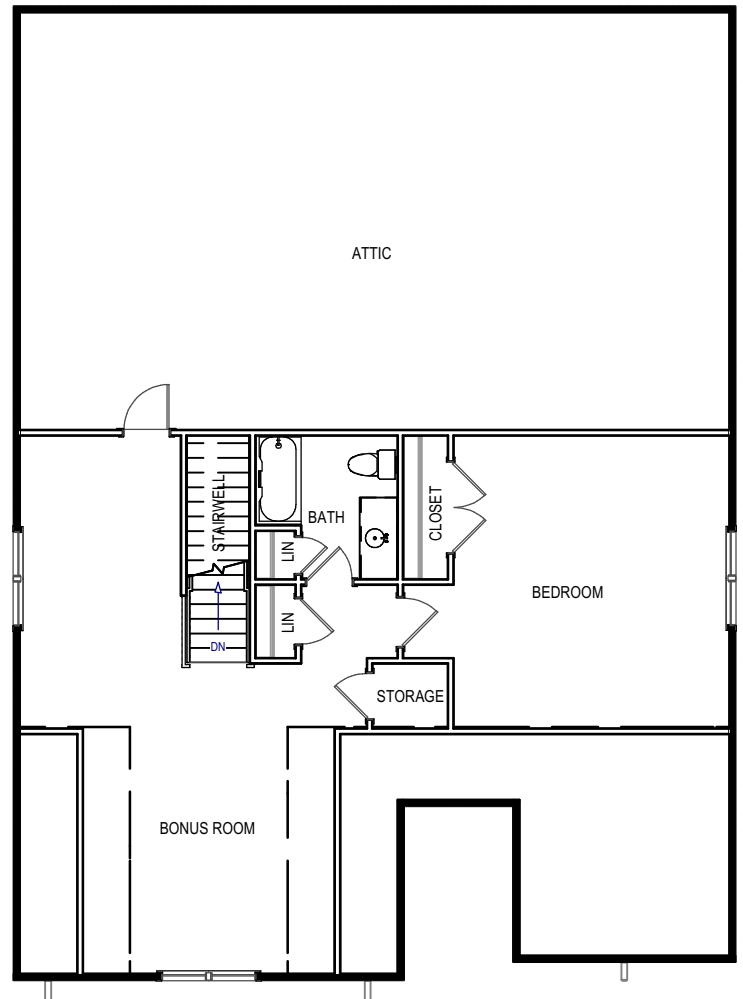

HEATED TOTAL: 2563
 UNHEATED TOTAL: 684
 TOTAL SF: 3247

1ST FLOOR

2ND FLOOR