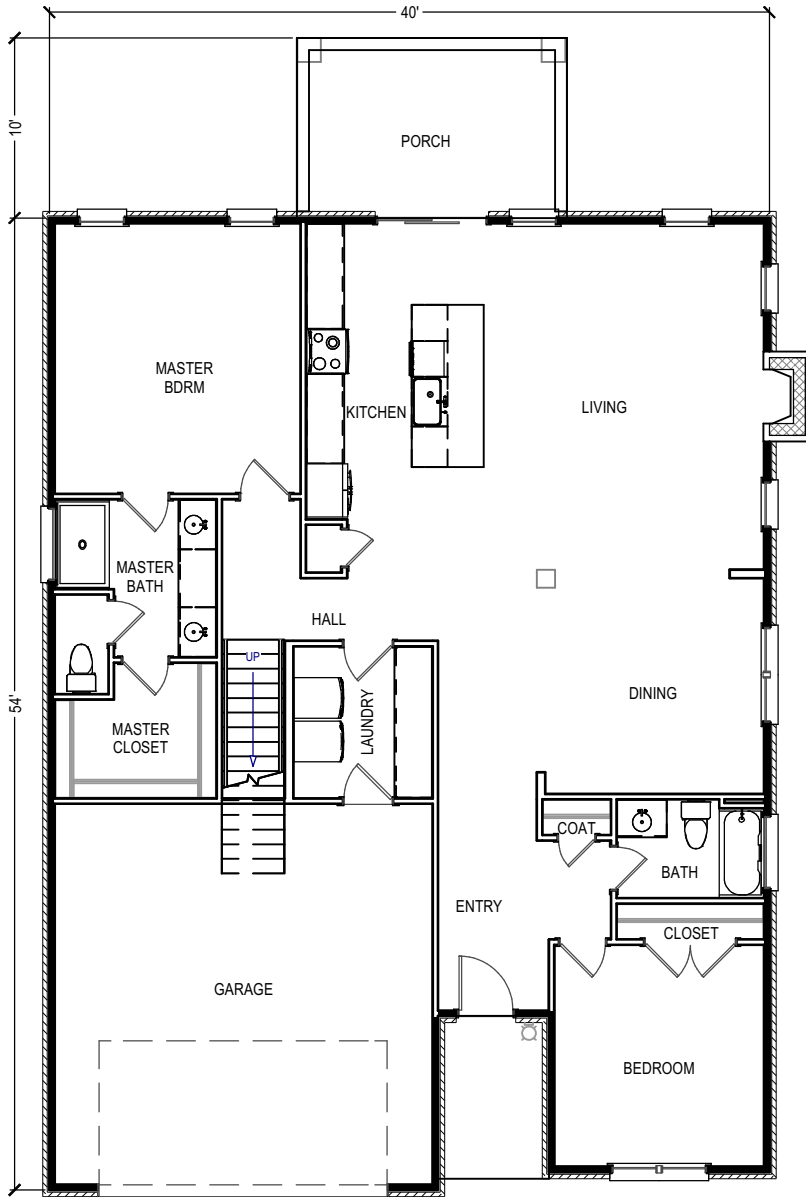

HEATED TOTAL: 2563
 UNHEATED TOTAL: 684
 TOTAL SF: 3247

1ST FLOOR

2ND FLOOR