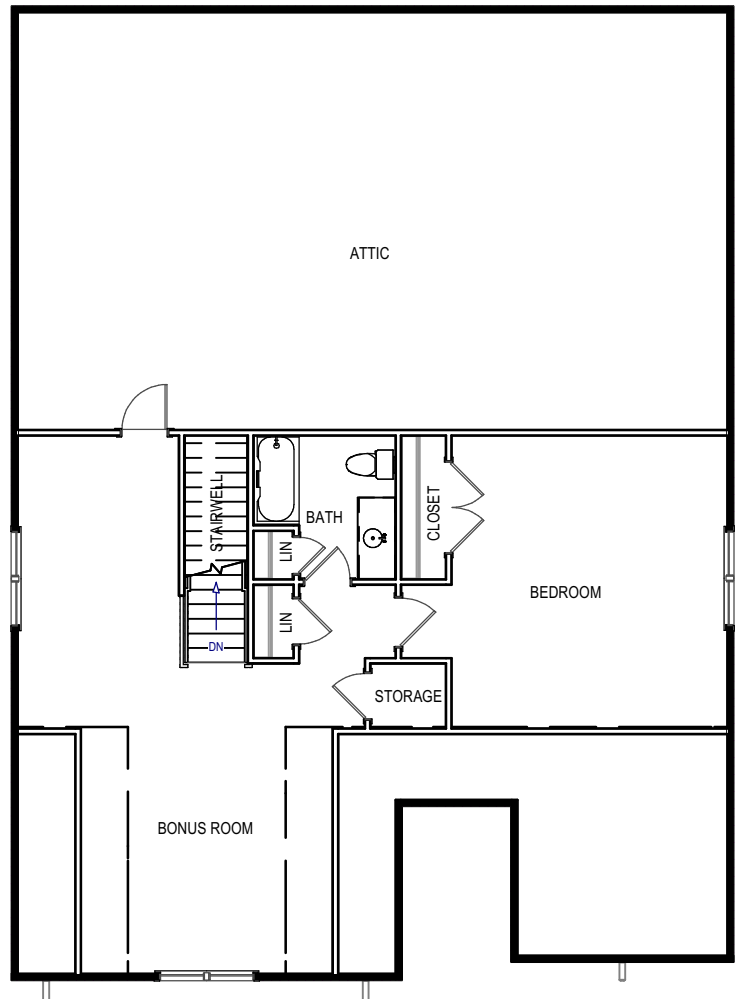

HEATED TOTAL: 2563
 UNHEATED TOTAL: 684
 TOTAL SF: 3247

1ST FLOOR

2ND FLOOR